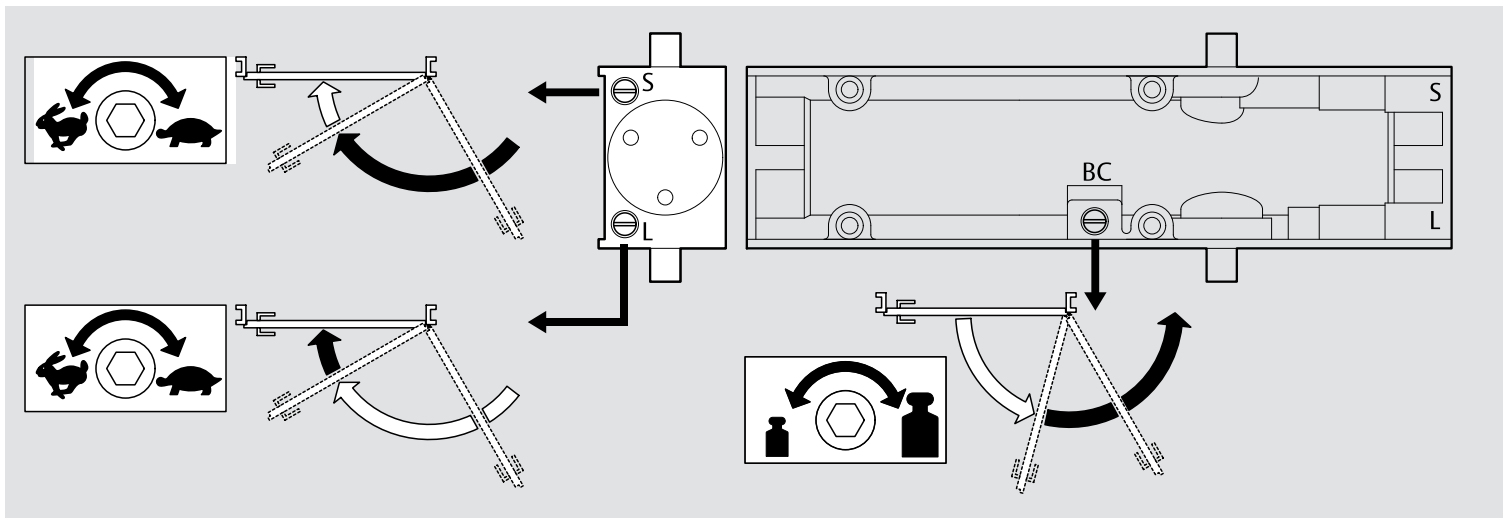

ASSA ABLOY

ASSA ABLOY AUBE ANJOU
10 avenue de L' Europe
Parc d'Enterprises du Grand Troyes
10300 Sainte Savine, France

The global leader in
door opening solutions